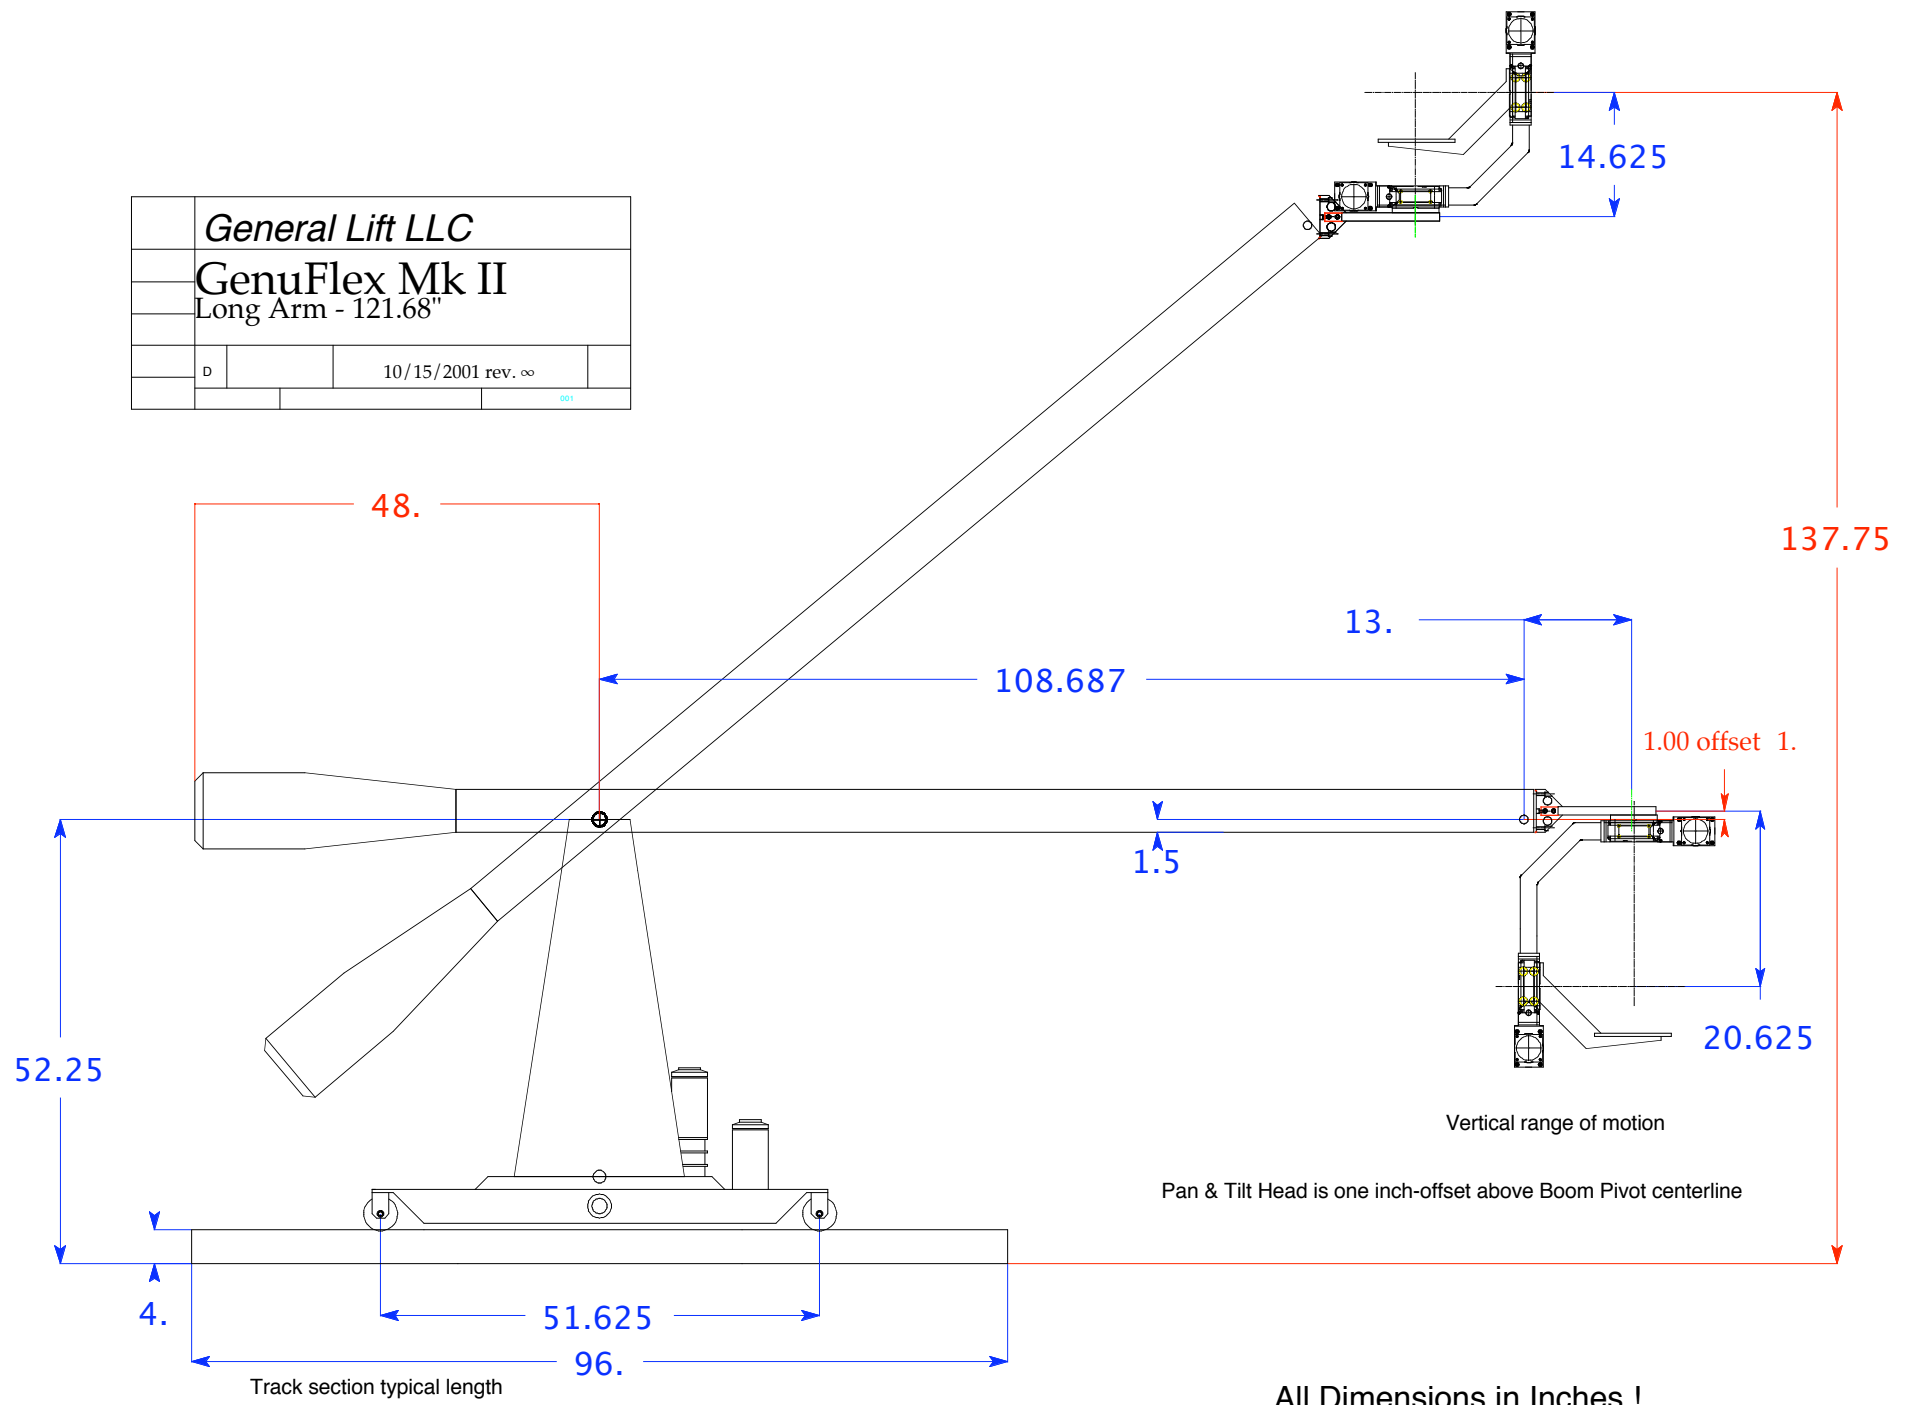

<i>General Lift LLC</i>			
<b>GenuFlex Mk II</b>			
Long Arm - 121.68"			
D		10/15/2001 rev. ∞	
			001

Vertical range of motion  
 Pan & Tilt Head is one inch-offset above Boom Pivot centerline

All Dimensions in Inches !